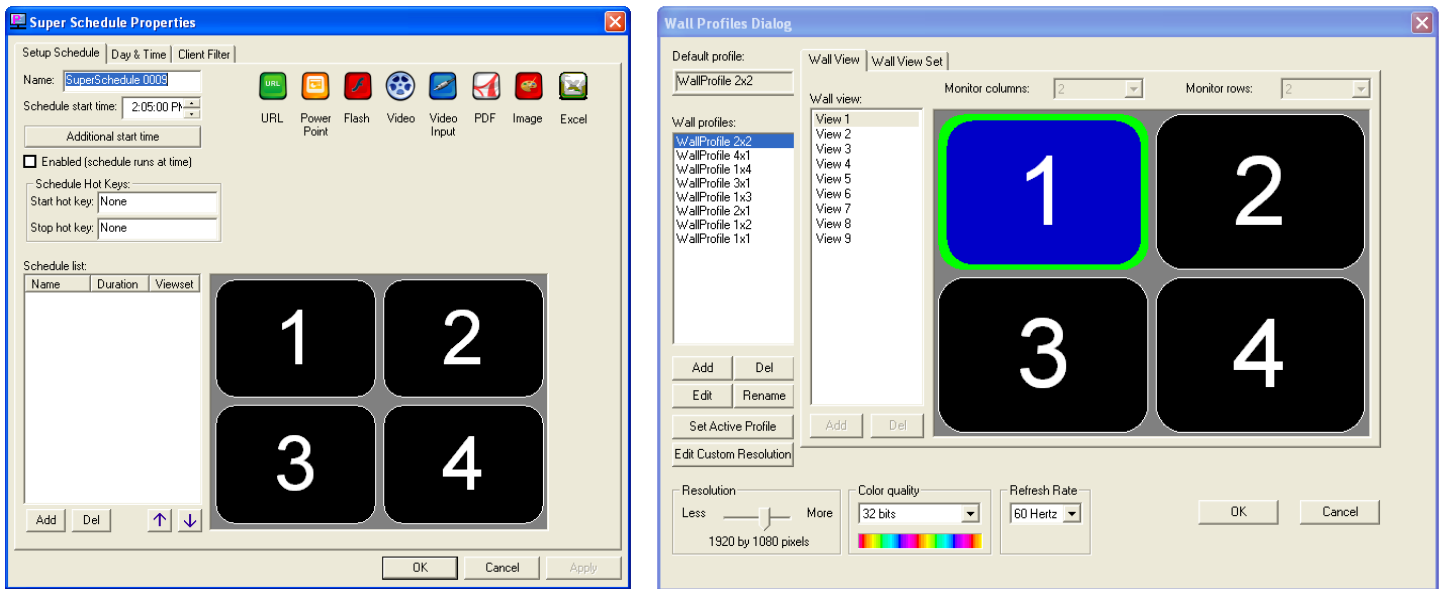

INSTALLATION AND SETUP

SignWall-4K uses the internet and the least amount of cords possible for a quick set up process.