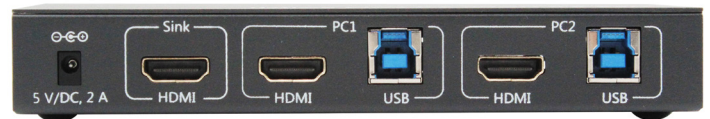

Back panel

TECHNICAL SPECIFICATIONS

VIDEO	
Format	HDMI2.0
Maximum Pixel Clock	165 MHz
Input Interface	(2) HDMI
Output Interface	(1) HDMI
Resolution	3840 x 2160 @ 60 Hz (4:4:4)
Color Mode	24-bit
DDC	5 volts p-p (TTL)
Input Equalization	Automatic
Input Cable Length	Up to 20 ft.
Output Cable Length	Up to 20 ft.
Data Rate	1.65 Gbps per color
Console Monitors	Supports both digital and analog monitors

AUDIO	
Input Interface	(2) HDMI2.0
Output Interface	(1) 3.5 mm Stereo Audio (1) 3.5 mm Stereo Microphone
Impedance	600 Ohm
Frequency Response	20 Hz to 20 kHz
Nominal Level	0-1.0 V
Common Mode	Rejection at 60 dB

SOFTWARE COMPATIBILITY	
Operating Systems	Operates with virtually any OS including Windows, Linux, Mac, etc.

USB	
Signal Type	USB 3.2, 3.0, 1.1, and 1.0 w/ internal hub
Input Interface	(2) USB Type B
Output Interface	(2) USB 1.1 Type A for KM Devices; (1) USB 3.0 Type A Transparent;

OTHER	
Power	Input: 100-240 VAC, 50/60Hz, 0.8A Output: 5V, 2A
Dimensions	6.57"W x 3.31"D x 1.26"H
Weight	0.5 lb
Approvals	UL, CE, ROHS Compliant
Operating Temperature	+32 to +104°F (0 to +40°C)
Storage Temperature	-4 to 140°F (-20 to +60°C)
Humidity	Up to 80% (No Condensation)
Emulation	Keyboard and Mouse

PART NO.	DESCRIPTION
SM-UHD-2S-S	2-Port HDMI KVM Switch with USB 3.2 and audio. Includes: [SM-UHD-2S, PS5VD2A]

www.smartavi.com

Tel: (888) 994-7427 • (702) 800-0005
2455 W Cheyenne Ave, Suite 112
North Las Vegas, NV 89032

Smart-AVI
SMART AUDIO VIDEO INNOVATION