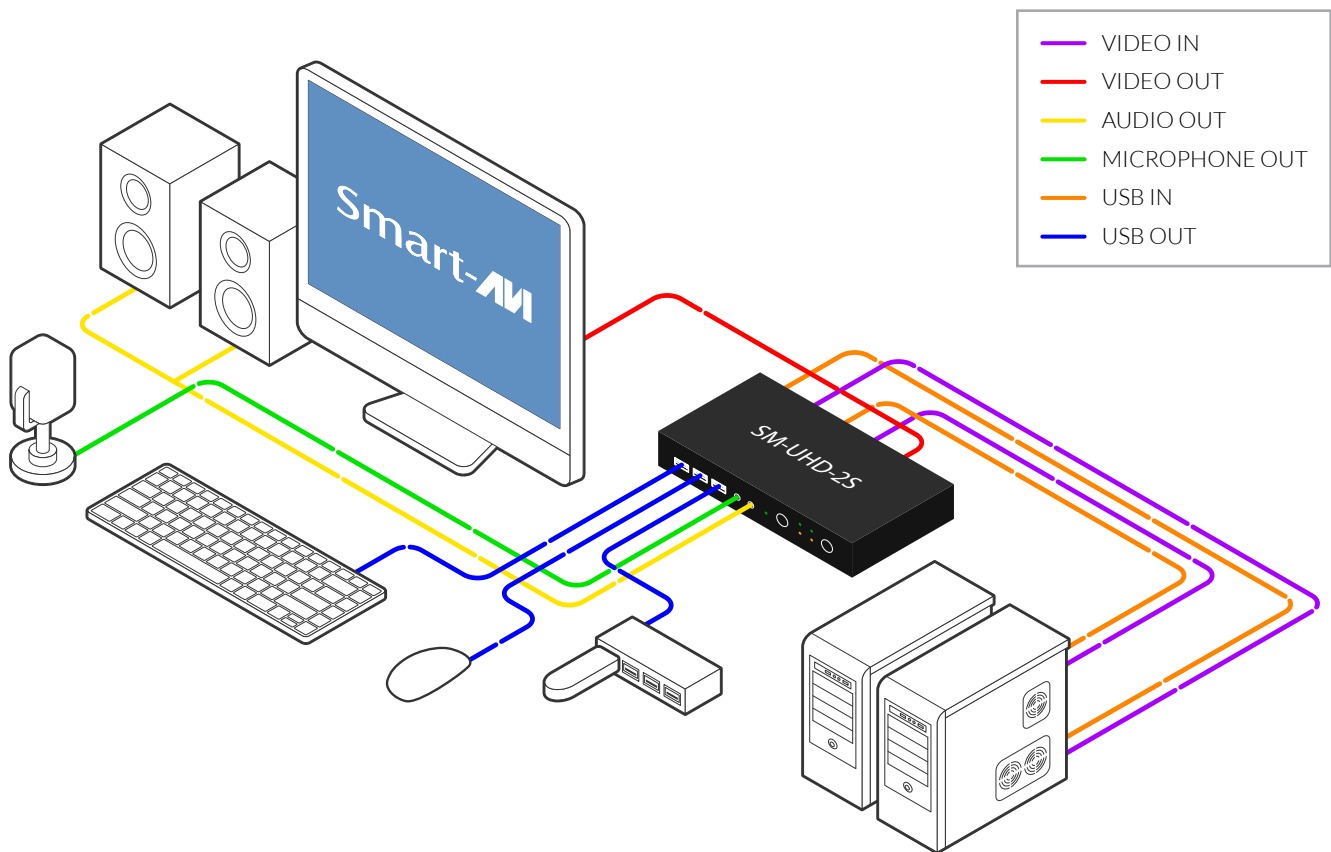

OVERVIEW

Introducing the SM-UHD-2S: Your Ultimate 2-Port HDMI 2.0 KVM Switch with USB 3.0 Audio. This versatile KVM switch lets you effortlessly switch between two computers with a single set of peripherals. It supports resolutions up to 4K at 60 Hz (4:4:4) and offers independent 3.5 mm stereo analog audio and USB 3.2 Gen 1 ports for efficient connectivity, making it the ideal choice for professionals seeking enhanced productivity and streamlined computer sharing.

The compact and feature-rich design of the SM-UHD-2S is a game-changer for your home office. Its small form factor saves precious desk space while allowing you to effortlessly manage multiple computers. With a clutter-free workspace and seamless computer switching, you can maximize your efficiency, creating an ideal home office environment for focused and productive work.

Smart-AM